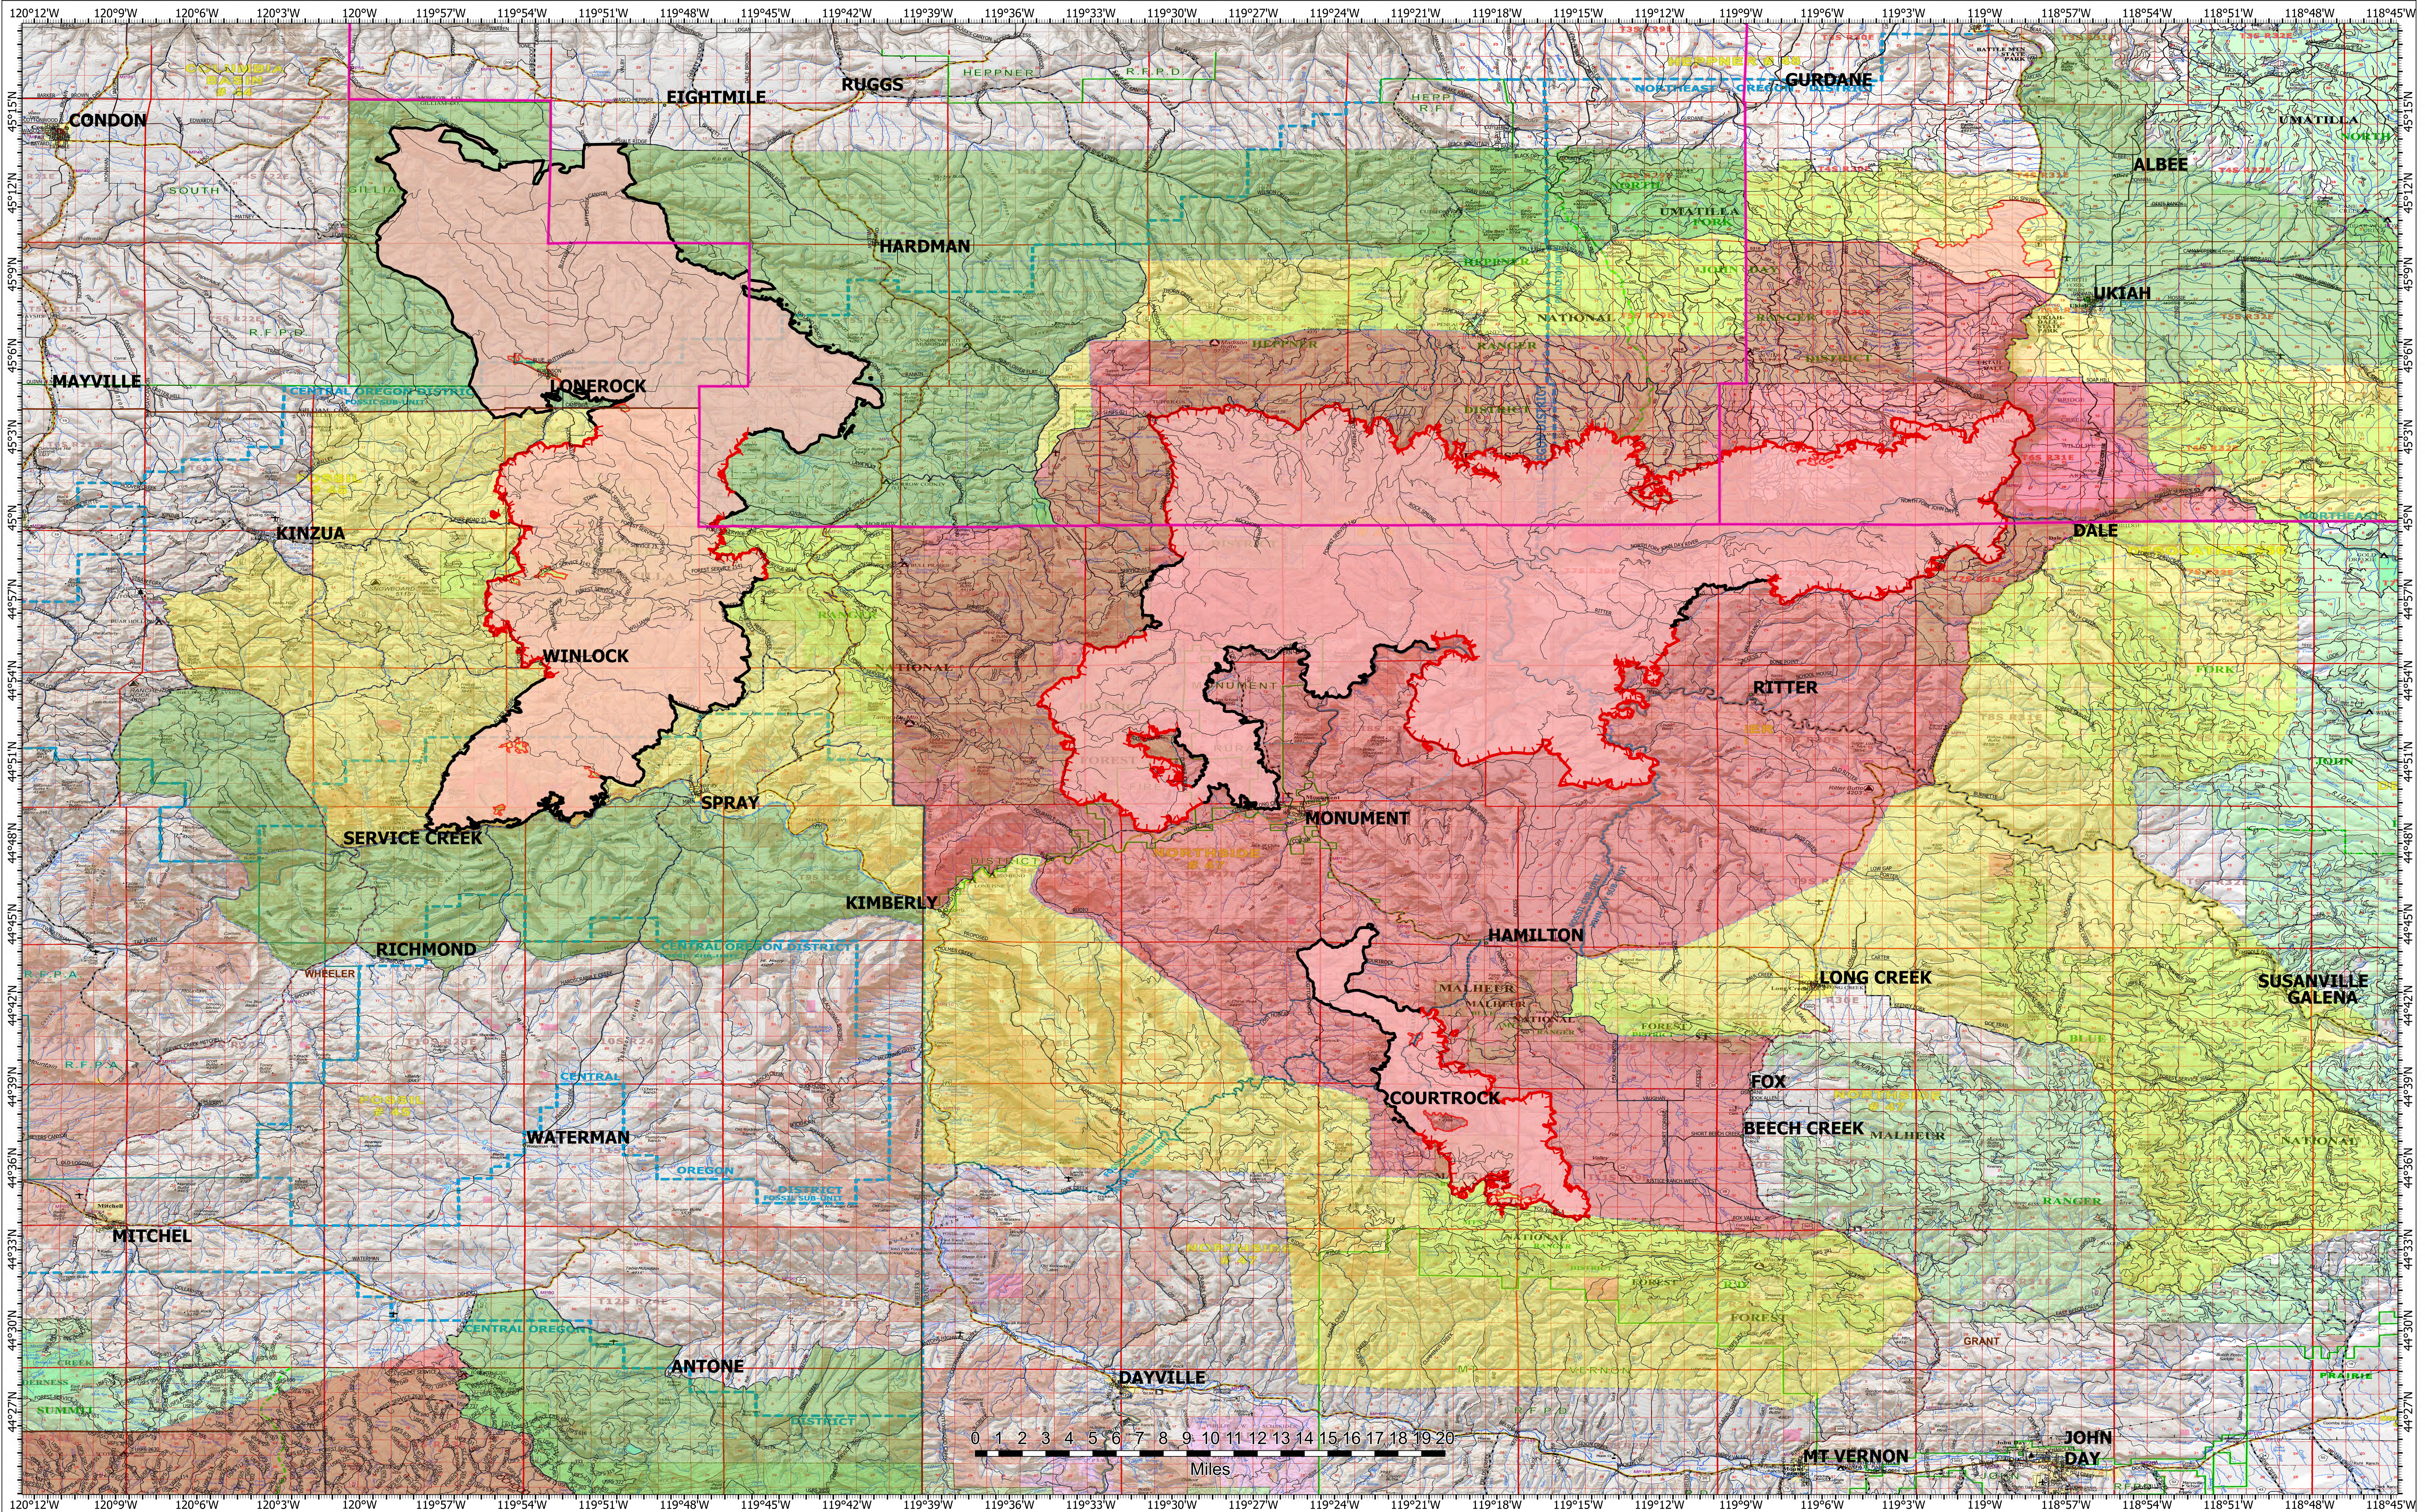

# EVACUATION

# 7/30/2024

**Lone Rock  
OR-PRD-0404  
7/30/2024**

137,221 acres at 7/29/2024 0132 PDT

1:140,000 | Author Name | 7/30/2024 0524  
Acres from IR and GPS  
WGS 1984 Datum, LatLong Grid

- Wildfire Daily Fire Perimeter
- Level 1: Be Ready (Prepare to Evacuate)
- Level 2: Be Set (Prepare to leave at a moment's notice)
- Level 3: Go (Leave immediately)